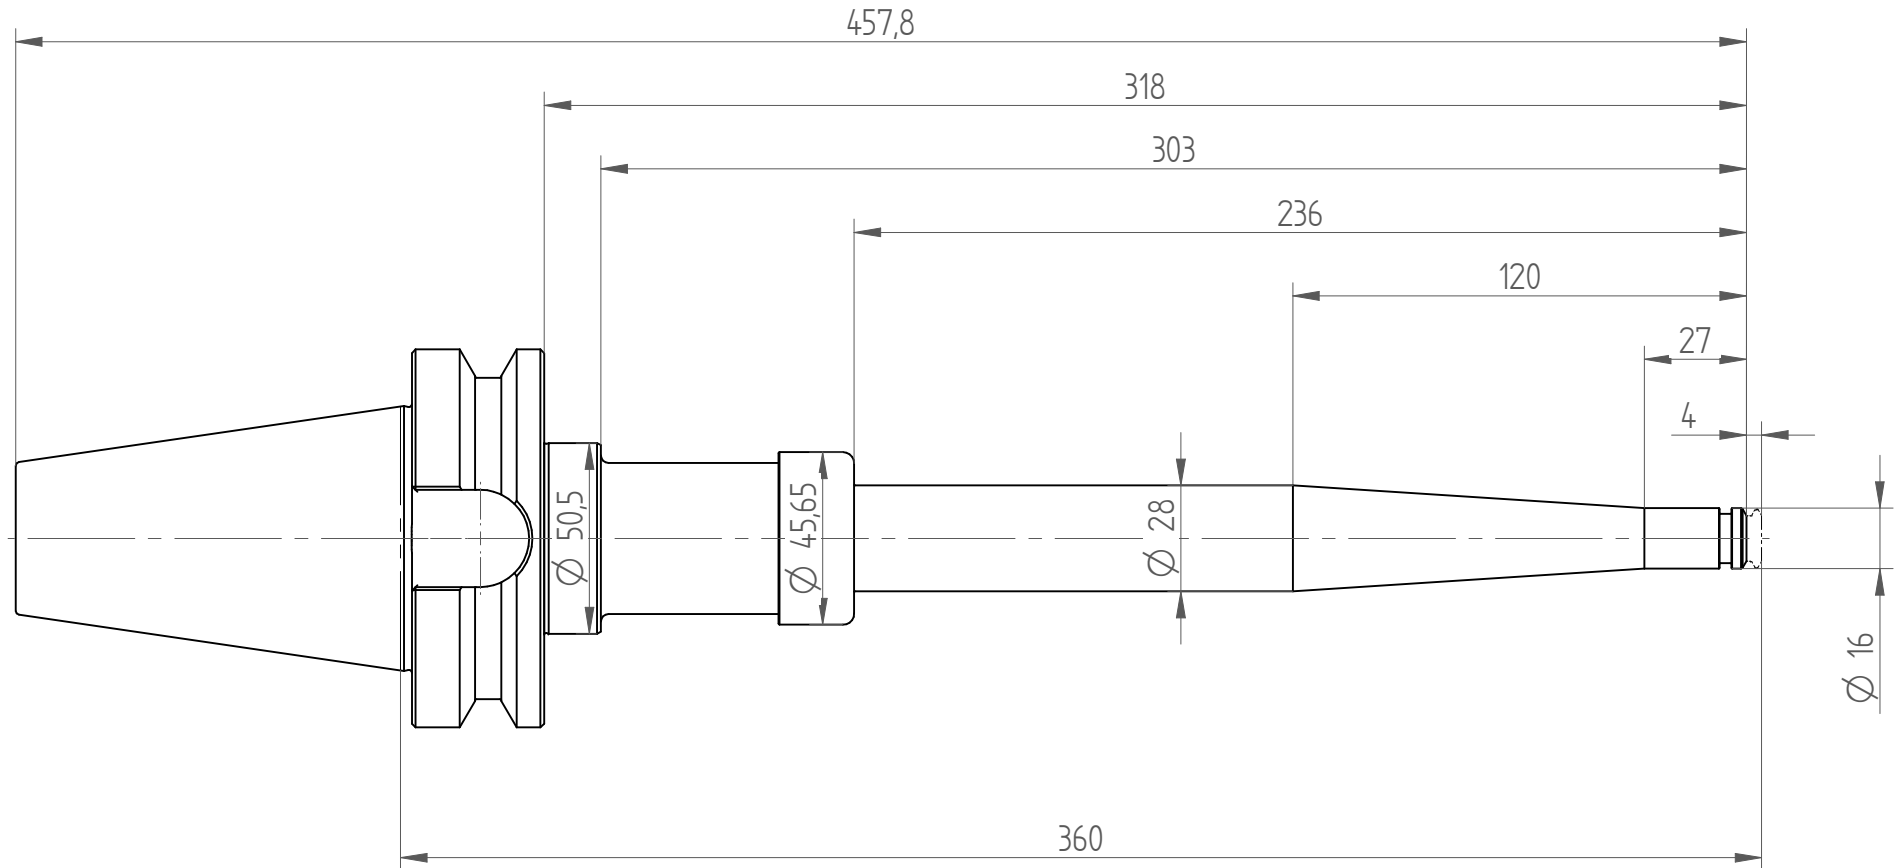

Swiss
Precision
Tools

REGO-FIX®

REGO-FIX AG
Obermattweg 60
4456 Tenniken / Switzerland

Phone +41 61 976 14 66
Fax +41 61 976 14 14
www.rego-fix.com

This is a non-controlled copy. All information given herein is subject to change without notice

The information given herein has been carefully checked and is believed to be correct. REGO-FIX, however, assumes no responsibility or liability for any errors, inaccuracies or omissions that may appear in this drawing

This document is subject to copyright laws. No part of this document may be reproduced or transmitted in any form or any means, electronic or mechanic, for any purpose, without the express written permission of REGO-FIX

Type : BT50_PG10x360_XL
Part No. : 885171190
Date : 22.01.2015
Scale : 1:2